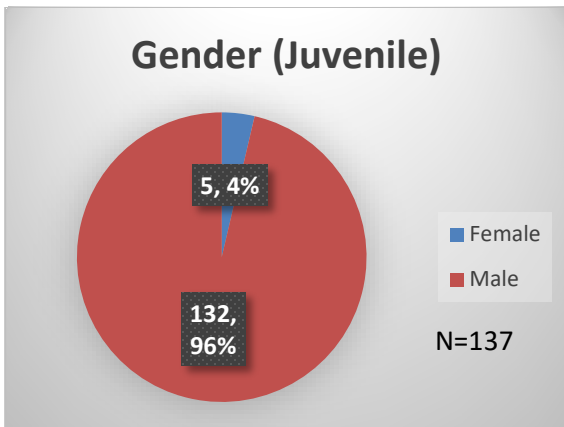

Daily Data Dashboard – December 8, 2022
Demographics for JTDC Population
Thursday Morning Midnight Count

Total # of probation Involved youth¹: 1,029

¹ Probation Active: Any youth who is pending sentencing with an active social history, has been formally placed on probation or supervision with Cook County Juvenile Probation on the date of the report.

*Age, Gender and Race for Criminal Court population (N=1) is not represented in this report.

Data sources: cFive Supervisor – Probation Population and RMIS – JTDC Population

Daily Data Dashboard – December 8, 2022
Demographics for JTDC Population
Thursday Morning Midnight Count