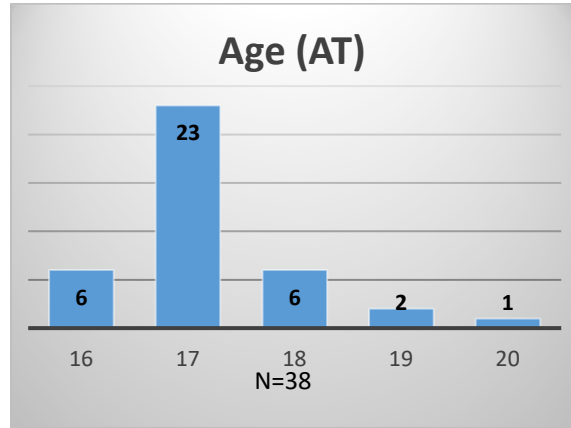

Daily Data Dashboard – December 8, 2022
Demographics for JTDC Population
Thursday Morning Midnight Count

Total # of probation Involved youth¹: 1,029

¹ Probation Active: Any youth who is pending sentencing with an active social history, has been formally placed on probation or supervision with Cook County Juvenile Probation on the date of the report.

*Age, Gender and Race for Criminal Court population (N=1) is not represented in this report.

Data sources: cFive Supervisor – Probation Population and RMIS – JTDC Population

Daily Data Dashboard – December 8, 2022
Demographics for JTDC Population
Thursday Morning Midnight Count