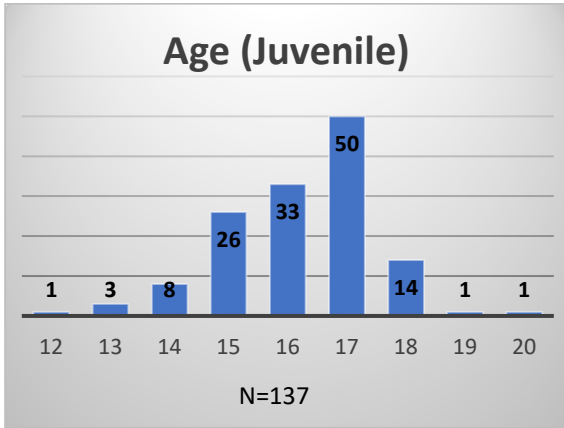

Daily Data Dashboard – December 8, 2022
Demographics for JTDC Population
Thursday Morning Midnight Count

Total # of probation Involved youth¹: 1,029

¹ Probation Active: Any youth who is pending sentencing with an active social history, has been formally placed on probation or supervision with Cook County Juvenile Probation on the date of the report.

*Age, Gender and Race for Criminal Court population (N=1) is not represented in this report.

Data sources: cFive Supervisor – Probation Population and RMIS – JTDC Population

Daily Data Dashboard – December 8, 2022
Demographics for JTDC Population
Thursday Morning Midnight Count