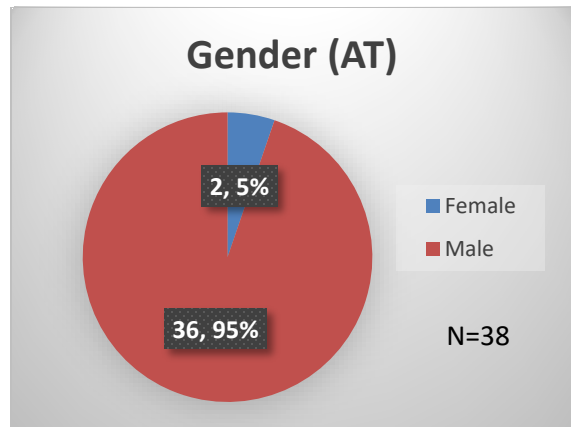

Daily Data Dashboard – December 8, 2022
Demographics for JTDC Population
Thursday Morning Midnight Count

Total # of probation Involved youth¹: 1,029

¹ Probation Active: Any youth who is pending sentencing with an active social history, has been formally placed on probation or supervision with Cook County Juvenile Probation on the date of the report.

*Age, Gender and Race for Criminal Court population (N=1) is not represented in this report.

Data sources: cFive Supervisor – Probation Population and RMIS – JTDC Population

Daily Data Dashboard – December 8, 2022
Demographics for JTDC Population
Thursday Morning Midnight Count