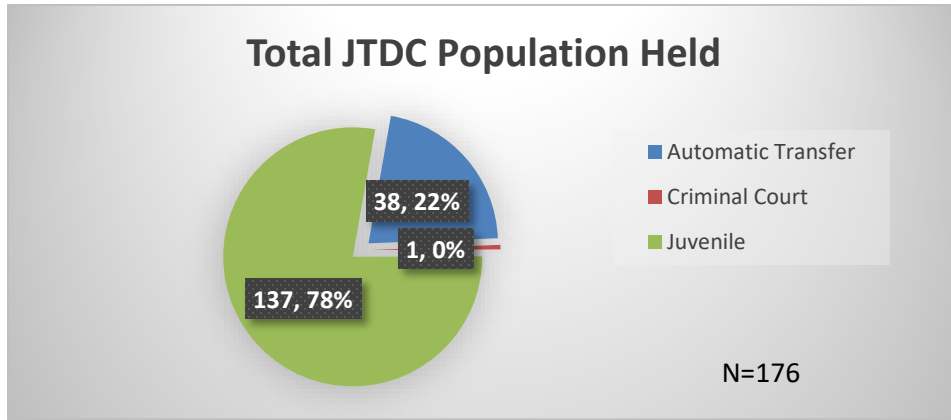

Daily Data Dashboard – December 8, 2022
Demographics for JTDC Population
Thursday Morning Midnight Count

Total # of probation Involved youth¹: 1,029

¹ Probation Active: Any youth who is pending sentencing with an active social history, has been formally placed on probation or supervision with Cook County Juvenile Probation on the date of the report.

*Age, Gender and Race for Criminal Court population (N=1) is not represented in this report.

Data sources: cFive Supervisor – Probation Population and RMIS – JTDC Population

Daily Data Dashboard – December 8, 2022
Demographics for JTDC Population
Thursday Morning Midnight Count